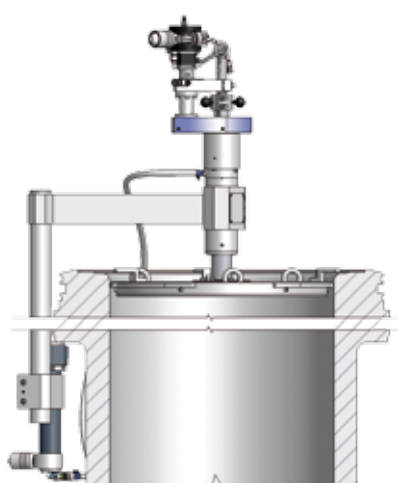

CPL machine mounted on cylinder liner with extra accessories for under-up grinding

Frequently used application for eliminating water leakage due to corroded landing surfaces.

Conversion kit for automatic rotation available for earlier CPL versions.

Chris-Marine® Head Office and Subsidiaries

SWEDEN

Chris-Marine AB
Stenyxegatan 3
PO Box 9025
SE-200 39 Malmö
Tel: +46 - 40 671 2600
Fax: +46 - 40 671 2699
info@chris-marine.com

DENMARK

IOP Marine A/S
Engager 7
DK-2605 Brøndby
Tel: +45 - 4498 3833
Fax: +45 - 4498 1125
contact@iopmarine.dk

SINGAPORE

Chris-Marine (S) Pte. Ltd.
46 Lokyang Way, Jurong
Singapore 628646
Tel: +65 - 6268 8611
Fax: +65 - 6264 3932
chrism@chris-marine.com.sg

GREECE

CM Hellas Ltd.
16, Dodekanisou Str. (1st floor)
GR-18541 Piraeus
Tel: +30 - 210 4826 060
Fax: +30 - 210 4839 323
costas.sohoritis@chris-marine.com

P.R. OF CHINA

Chris-Marine Rep Office Shanghai
Rm. 6321, West Building,
Jin Jiang Hotel,
59 Mao Ming Road (S)
Shanghai 200020
Tel: +86 - 21 5465 3756
Fax: +86 - 21 6415 2081
lanny.chen@chris-marine.com

RUSSIA

Chris-Marine Rep Office
St. Petersburg
PO Box 8
St. Petersburg, 191186
Mob: +7 (911) 908 5482
(in Russia and CIS)
Mob: +46 766 454495
(outside Russia and CIS)
andrey.egerev@chris-marine.com

INDIA

Chris-Marine Rep Office India
Plot No. 1/1, Vikas Apartment
Trimurty Nagar, Ring Road
Nagpur-440022, Maharashtra
Tel: +91 - 712 224 2719
sunil.vaidya@chris-marine.com