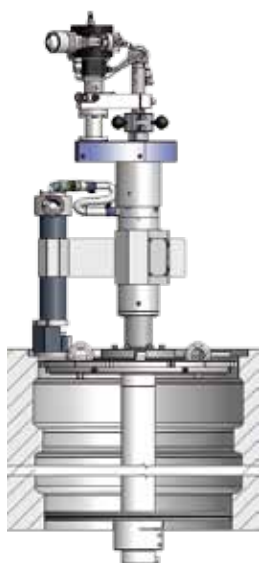

CPL machine mounted on engine frame

Standard application for grinding landing surface on engine frame.