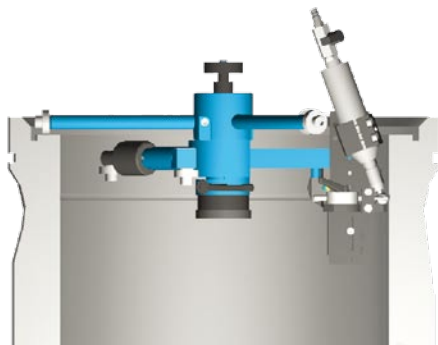

## WEAR EDGE MILLING MACHINE

Portable machine for removal of wear edges in cylinder liners.

- Applicable for liners 240 - 1000 mm diameter
- Perfect wear edge removal in 15 - 25 minutes depending on diameter
- Shortens piston pulling time and saves piston rings and liners
- Easily adjustable for different wear edge positions
- Air driven

# VKS WEAR EDGE MILLING MACHINE

• MACHINE CAPACITY	240 - 1000 mm CYLINDER DIAMETER
• GROOVE POSITION	ANY LEVEL BETWEEN 0 mm TO 150 mm FROM TOP OF LINER
• AIR PRESSURE	0.6 - 0.9 MPa (6 - 9 bar OR 85 - 130 psi)
• AIR CONSUMPTION	500 l/min
• AIR HOSE CONNECTION	10 mm (3/8")
• ROTATING SPEED	MANUAL
• WEIGHT	16 - 20 kgs
• MAX DIMENSIONS	H: 450 mm, W: 400 - 1100 mm, D: 380 - 900 mm

## Easy to use

The milling head is easy to adjust to the exact position of the wear edge.