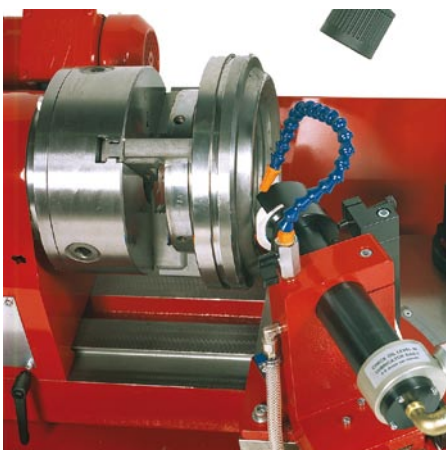

## VALVE GRINDING MACHINE

For grinding of valves on high and medium speed diesel engines, and valves and valve seats on smaller 2-stroke diesel engines.

- Operating range:
  - up to 50 mm stem diameter
  - up to 250 mm valve disc diameter
  - up to 310 mm valve seat diameter
- Preset or operator set angle
- Versatile precision machine
- Electrically driven with air driven grinding head

# HVG VALVE GRINDING MACHINE

- MACHINE CAPACITY  
STEM DIAMETER UP TO 50 mm  
VALVE DISC DIAMETER UP TO 250 mm  
SEAT DIAMETER UP TO 310 mm
- ELECTRIC POWER SUPPLY  
3-PHASE 220/240 V 50 Hz OR  
3-PHASE 240/260 V 60 Hz OR  
3-PHASE 380/415 V 50 Hz OR  
3-PHASE 415/460 V 60 Hz
- POWER REQUIREMENT  
0.3 kW
- AIR PRESSURE  
0.6 - 0.9 MPa (6 - 9 bar OR 85 - 130 psi)
- AIR CONSUMPTION  
1300 l/min
- NOISE LEVEL  
75 dB (A) / 73 dB (C)
- AIR HOSE CONNECTION  
12.5 mm (1/2")
- WEIGHT  
320 kgs
- MAX DIMENSIONS  
W: 1245 mm, H: 515 mm

**Large 4-stroke valve spindle**

Also applicable for small 2-stroke valve spindle.

**Small 4-stroke valve spindle**

**Small 2-stroke removable valve seat**

**Water cooling system**