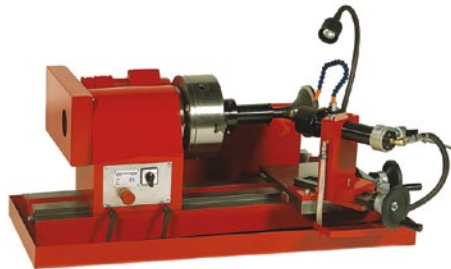

## VALVE GRINDING MACHINE

For grinding of valves on high and medium speed diesel engines, and valves and valve seats on smaller 2-stroke diesel engines.

- Operating range:
  - up to 50 mm stem diameter
  - up to 250 mm valve disc diameter
  - up to 310 mm valve seat diameter
- Preset or operator set angle
- Versatile precision machine
- Electrically driven with air driven grinding head

# HVG VALVE GRINDING MACHINE

- MACHINE CAPACITY  
STEM DIAMETER UP TO 50 mm  
VALVE DISC DIAMETER UP TO 250 mm  
SEAT DIAMETER UP TO 310 mm
- ELECTRIC POWER SUPPLY  
3-PHASE 220/240 V 50 Hz OR  
3-PHASE 240/260 V 60 Hz OR  
3-PHASE 380/415 V 50 Hz OR  
3-PHASE 415/460 V 60 Hz
- POWER REQUIREMENT  
0.3 kW
- AIR PRESSURE  
0.6 - 0.9 MPa (6 - 9 bar OR 85 - 130 psi)
- AIR CONSUMPTION  
1300 l/min
- NOISE LEVEL  
75 dB (A) / 73 dB (C)
- AIR HOSE CONNECTION  
12.5 mm (1/2")
- WEIGHT  
320 kgs
- MAX DIMENSIONS  
W: 1245 mm, H: 515 mm