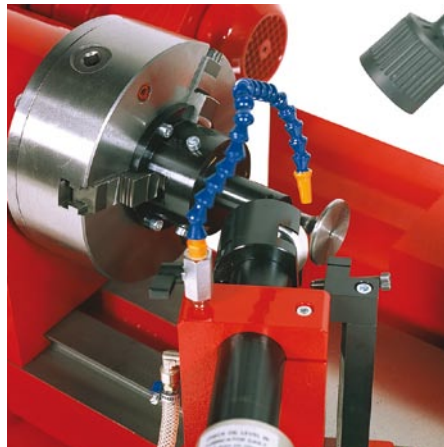

## VALVE GRINDING MACHINE

For grinding of valves on high and medium speed diesel engines, and valves and valve seats on smaller 2-stroke diesel engines.

- Operating range:
  - up to 50 mm stem diameter
  - up to 250 mm valve disc diameter
  - up to 310 mm valve seat diameter
- Preset or operator set angle
- Versatile precision machine
- Electrically driven with air driven grinding head

# HVG VALVE GRINDING MACHINE

- MACHINE CAPACITY  
STEM DIAMETER UP TO 50 mm  
VALVE DISC DIAMETER UP TO 250 mm  
SEAT DIAMETER UP TO 310 mm
- ELECTRIC POWER SUPPLY  
3-PHASE 220/240 V 50 Hz OR  
3-PHASE 240/260 V 60 Hz OR  
3-PHASE 380/415 V 50 Hz OR  
3-PHASE 415/460 V 60 Hz
- POWER REQUIREMENT  
0.3 kW
- AIR PRESSURE  
0.6 - 0.9 MPa (6 - 9 bar OR 85 - 130 psi)
- AIR CONSUMPTION  
1300 l/min
- NOISE LEVEL  
75 dB (A) / 73 dB (C)
- AIR HOSE CONNECTION  
12.5 mm (1/2")
- WEIGHT  
320 kgs
- MAX DIMENSIONS  
W: 1245 mm, H: 515 mm

**Large 4-stroke valve spindle**

Also applicable for small 2-stroke valve spindle.

**Small 4-stroke valve spindle**

**Small 2-stroke removable valve seat**

**Water cooling system**