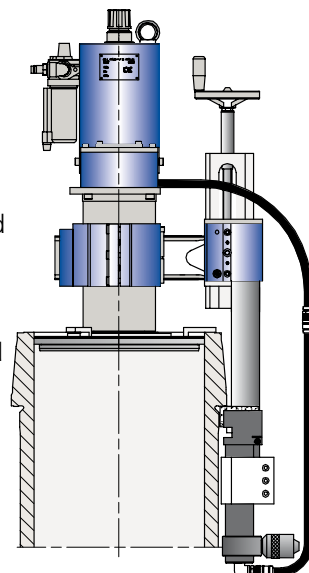

CPM machine mounted on cylinder liner with extra accessories for under-up grinding

Frequently used application for eliminating water leakage due to corroded landing surfaces.