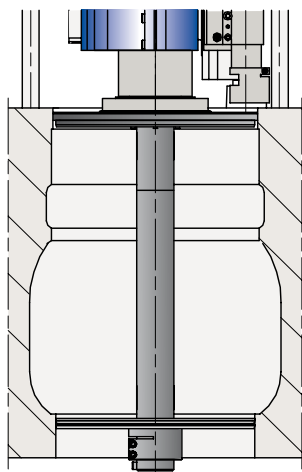

CPM

SURFACE GRINDING MACHINE

- MACHINE CAPACITY Ø350 - Ø700 mm
- AIR PRESSURE 0.6 - 0.9 MPa (6 - 9 bar OR 85 - 130 psi)
- AIR CONSUMPTION 1500 l/min
- AIR HOSE CONNECTION 16 mm (5/8")
- WEIGHT BASIC MACHINE 95 kgs
  ALIGNING EQUIPMENT 5 - 85 kgs
- MAX DIMENSIONS H: 642 mm

Milling
Milling groove in cylinder liner / cylinder cover with high speed carbide tool.

CPM machine mounted on cylinder cover and cylinder liner

A wide range of specific mounting adapters is available to fit various grinding applications on all medium 4-stroke engines in the market.

CPM machine mounted on cylinder liner with extra accessories for under-up grinding

Frequently used application for eliminating water leakage due to corroded landing surfaces.

CPM machine mounted on engine frame

Standard application for grinding landing surface on engine frame.

Chris-Marine® Head Office and Subsidiaries

SWEDEN

Chris-Marine AB
Stenyxegatan 3
PO Box 9025
SE-200 39 Malmö
Tel: +46 - 40 671 2600
Fax: +46 - 40 671 2699
info@chris-marine.com

DENMARK

IOP Marine A/S
Engager 7
DK-2605 Brøndby
Tel: +45 - 4498 3833
Fax: +45 - 4498 1125
contact@iopmarine.dk

SINGAPORE

Chris-Marine (S) Pte. Ltd.
46 Lokyang Way, Jurong
Singapore 628646
Tel: +65 - 6268 8611
Fax: +65 - 6264 3932
chrism@chris-marine.com.sg

GREECE

CM Hellas Ltd.
16, Dodekanisou Str. (1st floor)
GR-18541 Piraeus
Tel: +30 - 210 4826 060
Fax: +30 - 210 4839 323
costas.sohoritis@chris-marine.com

P.R. OF CHINA

Chris-Marine Rep Office Shanghai
Rm. 6321, West Building,
Jin Jiang Hotel,
59 Mao Ming Road (S)
Shanghai 200020
Tel: +86 - 21 5465 3756
Fax: +86 - 21 6415 2081
lanny.chen@chris-marine.com

RUSSIA