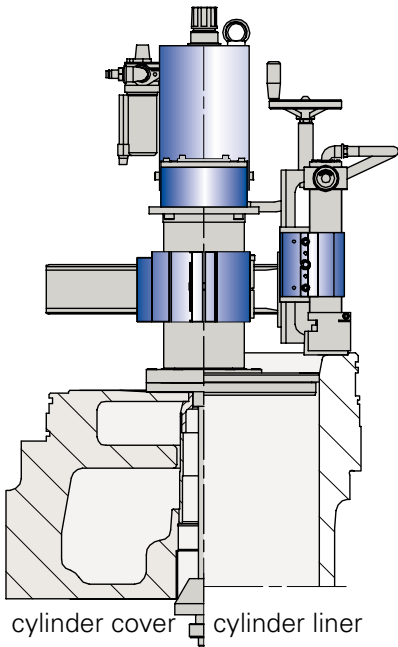

CPM

SURFACE GRINDING MACHINE

- MACHINE CAPACITY Ø350 - Ø700 mm
- AIR PRESSURE 0.6 - 0.9 MPa (6 - 9 bar OR 85 - 130 psi)
- AIR CONSUMPTION 1500 l/min
- AIR HOSE CONNECTION 16 mm (5/8")
- WEIGHT BASIC MACHINE 95 kgs
  ALIGNING EQUIPMENT 5 - 85 kgs
- MAX DIMENSIONS H: 642 mm