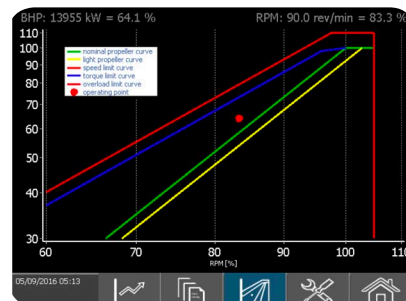

Monitoring

Permanent Shaft Power Measuring System

LEMAG®

SHAFTPOWER®

Displays the actual effective engine power output at any time.

Product features

- Improve efficiency
- Protects from overload
- Protects from breakdown
- Optimise fuel consumption
- Controls the effect of energy saving devices
- Safe, robust and reliable

LEMAG®

SHAFTPOWER

LEMAG Shaftpower®

A permanent shaft power measuring system, which displays the actual effective engine power output at any time.

Measuring unit

The shaft twist is measured between a defined distance on the shaft, using two highly accurate linear precision position encoders. The measured data is digitalized in the rotating unit and transmitted contact-free to the processor unit.

Displays the actual effective engine power output at any time.

The LEMAG Shaftpower system gives an instant overview over RPM, power, torque and propeller curve.

Trend function

RPM, torque, power overview

Propeller curve

For further options including calculation of SFOC with external flowmeter, please contact us.

Includes the following features:

• Touch screen operated	• Comparison with reference propeller curve
• Contact-free sensors	• RS-485, NMEA 0183 serial interface
• Maintenance free design	• Backlit touch-screen
• Easy to operate	• Direction of rotation
• Different measuring units	• Optional analogue outputs
• User-friendly zero calibration procedure	• Optional overload warning and alarm
• Display of actual shaft power, RPM, torque and average power	• Optional bridge display