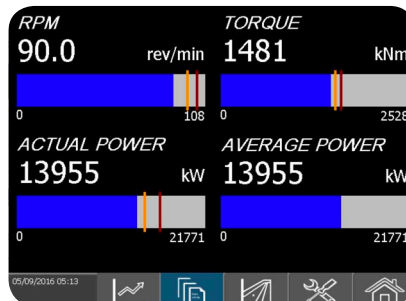

Monitoring

Permanent Shaft Power Measuring System

LEMAG®

SHAFTPOWER®

Displays the actual effective engine power output at any time.

Product features

- Improve efficiency
- Protects from overload
- Protects from breakdown
- Optimise fuel consumption
- Controls the effect of energy saving devices
- Safe, robust and reliable

LEMAG®

SHAFTPOWER

LEMAG Shaftpower®

A permanent shaft power measuring system, which displays the actual effective engine power output at any time.

Measuring unit

The shaft twist is measured between a defined distance on the shaft, using two highly accurate linear precision position encoders. The measured data is digitalized in the rotating unit and transmitted contact-free to the processor unit.

Displays the actual effective engine power output at any time.

The LEMAG Shaftpower system gives an instant overview over RPM, power, torque and propeller curve.

Trend function

RPM, torque, power overview

Propeller curve

For further options including calculation of SFOC with external flowmeter, please contact us.

Includes the following features:

• Touch screen operated	• Comparison with reference propeller curve
• Contact-free sensors	• RS-485, NMEA 0183 serial interface
• Maintenance free design	• Backlit touch-screen
• Easy to operate	• Direction of rotation
• Different measuring units	• Optional analogue outputs
• User-friendly zero calibration procedure	• Optional overload warning and alarm
• Display of actual shaft power, RPM, torque and average power	• Optional bridge display