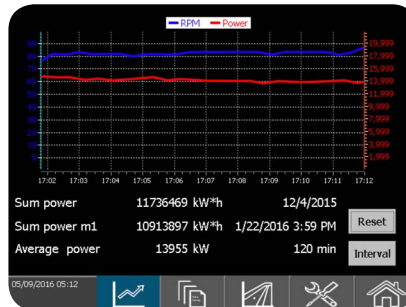

Monitoring

Permanent Shaft Power Measuring System

LEMAG®

SHAFTPOWER®

Displays the actual effective engine power output at any time.

Product features

- Improve efficiency
- Protects from overload
- Protects from breakdown
- Optimise fuel consumption
- Controls the effect of energy saving devices
- Safe, robust and reliable

LEMAG®

SHAFTPOWER

LEMAG Shaftpower®

A permanent shaft power measuring system, which displays the actual effective engine power output at any time.

Measuring unit

The shaft twist is measured between a defined distance on the shaft, using two highly accurate linear precision position encoders. The measured data is digitalized in the rotating unit and transmitted contact-free to the processor unit.

Displays the actual effective engine power output at any time.

The LEMAG Shaftpower system gives an instant overview over RPM, power, torque and propeller curve.

Trend function

RPM, torque, power overview

Propeller curve

For further options including calculation of SFOC with external flowmeter, please contact us.

Includes the following features:

• Touch screen operated	• Comparison with reference propeller curve
• Contact-free sensors	• RS-485, NMEA 0183 serial interface
• Maintenance free design	• Backlit touch-screen
• Easy to operate	• Direction of rotation
• Different measuring units	• Optional analogue outputs
• User-friendly zero calibration procedure	• Optional overload warning and alarm
• Display of actual shaft power, RPM, torque and average power	• Optional bridge display